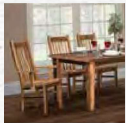

Edinburgh p34