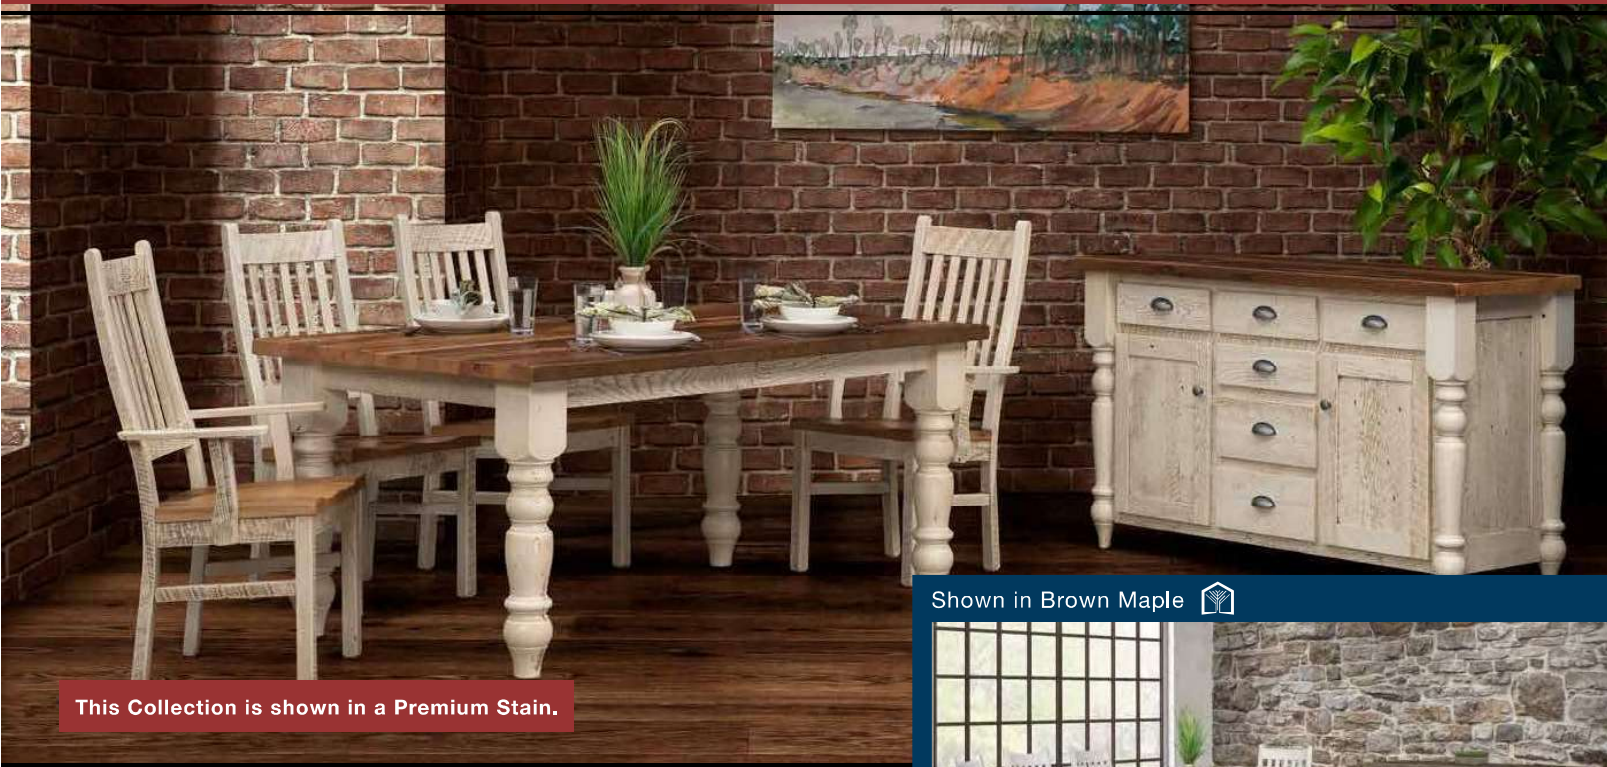

This Collection is available in Barnwood, Red Oak, Brown Maple, or Wormy Maple.

Farmhouse Dining Collection

This Collection is shown in a Premium Stain.

Shown in Brown Maple