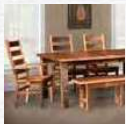

Almanzo p12