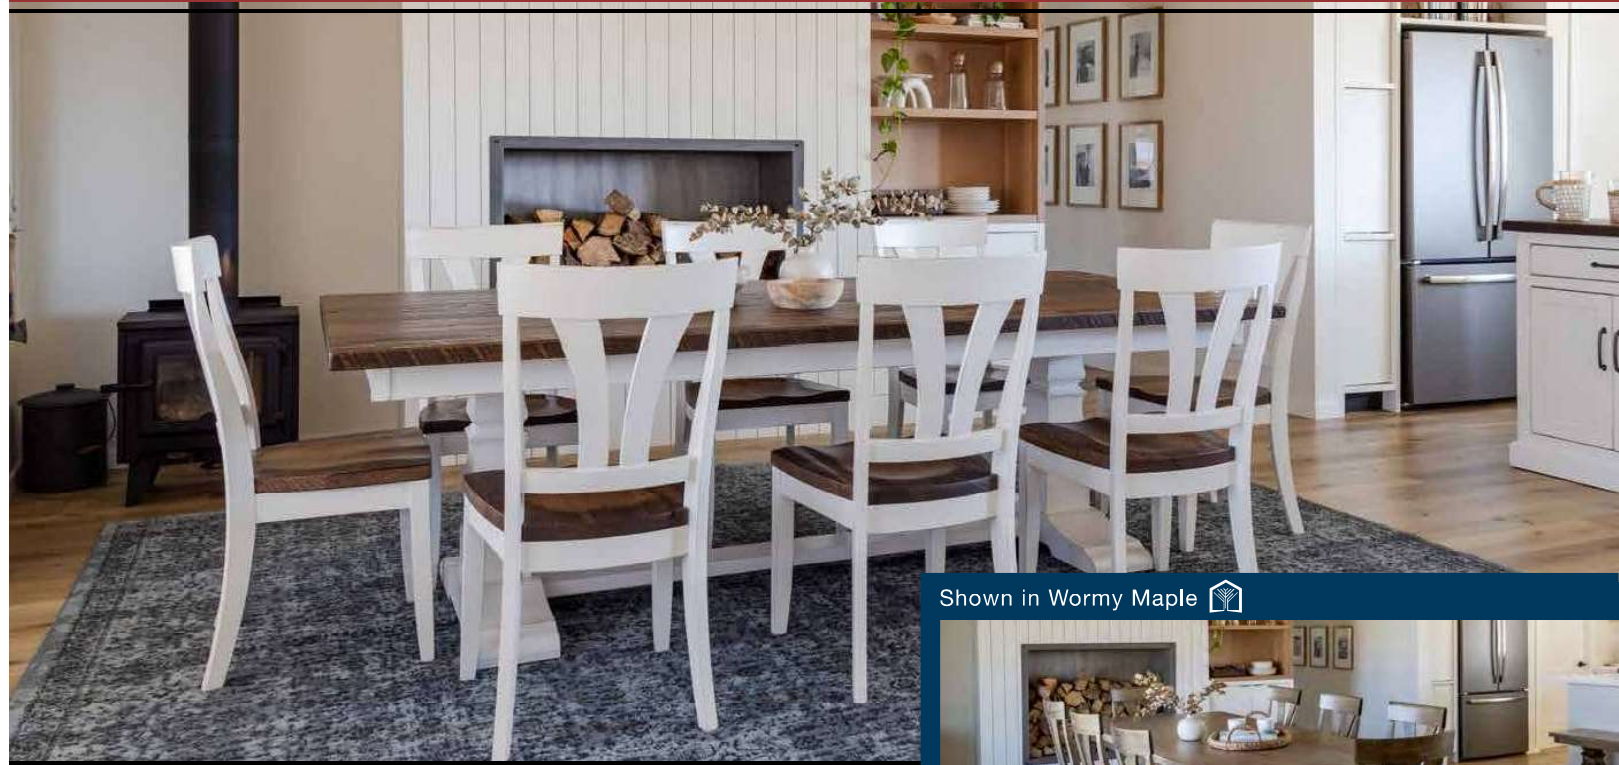

This Collection is available with Barnwood Top and Seats, Red Oak, Brown Maple, or Wormy Maple.
Table Base and Chair Frames are not available in Barnwood.

Kimberley Dining Collection