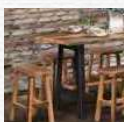

Kings Bridge Bar p70