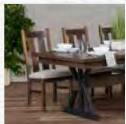

DINING COLLECTIONS

NOTE: Items appearing in catalog multiple times are listed with page number of first appearance.

Boston p16

Dining Collections