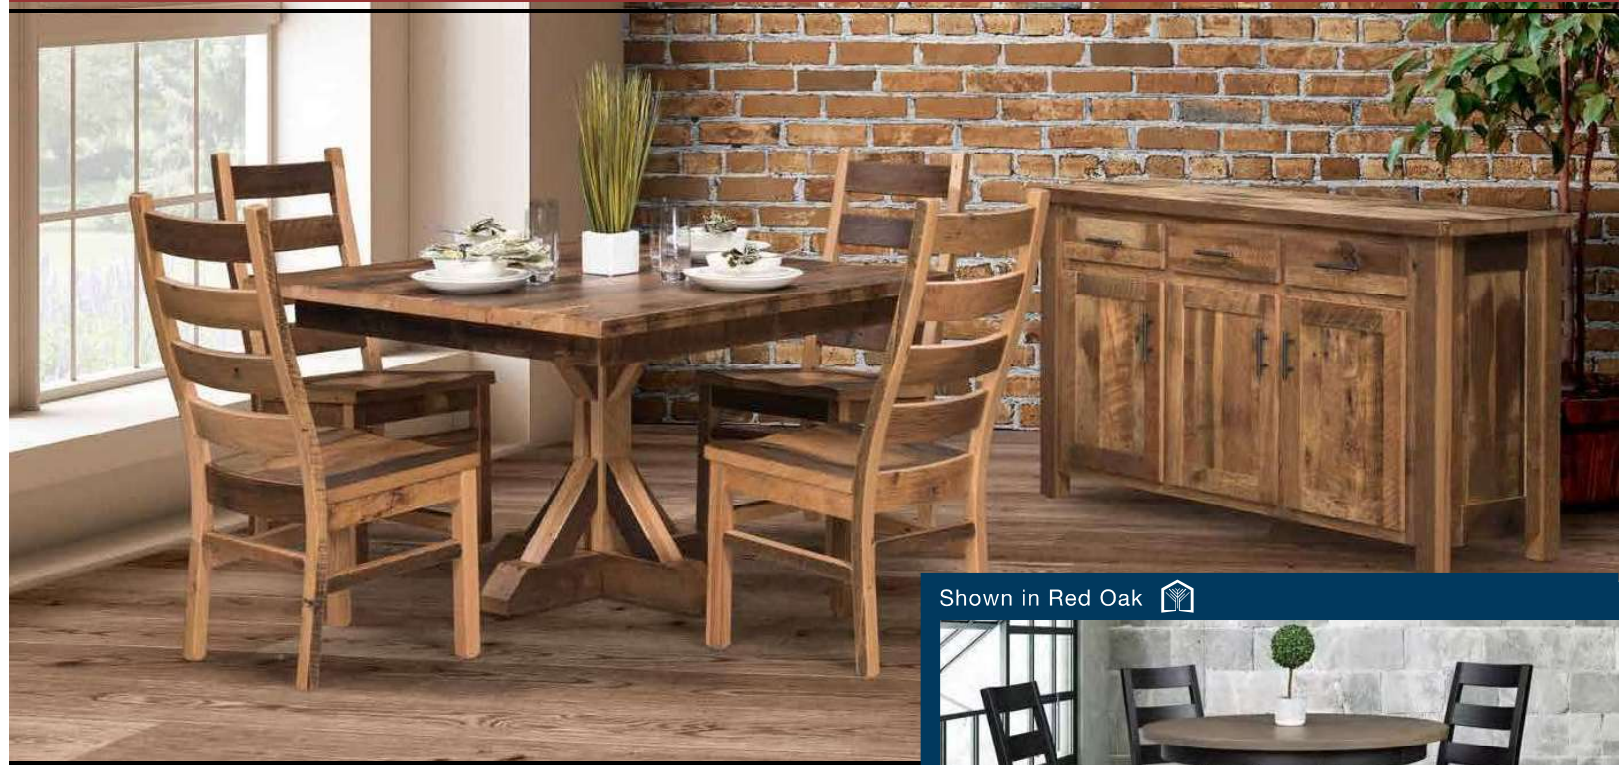

This Collection is available in Barnwood, Red Oak, Brown Maple, or Wormy Maple.

Norwich Dining Collection

Shown in Red Oak