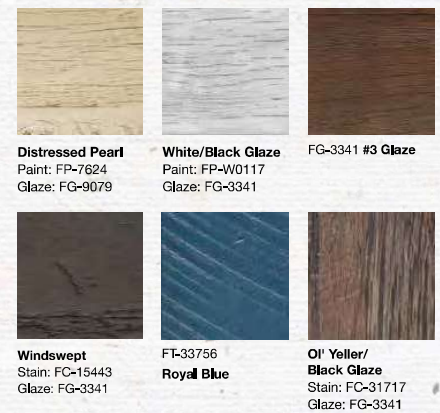

On Rough Sawn Barnwood Oak

ADD RUB-THROUGH TO ANY COLOR.

No upcharge on premium colors.
Add 15% on standard colors.

Premium Colors ADD 15%

On Rough Sawn Barnwood Oak

Any two-tones, including standard or premium stains, glazes, paints and custom finishing, add 15%.