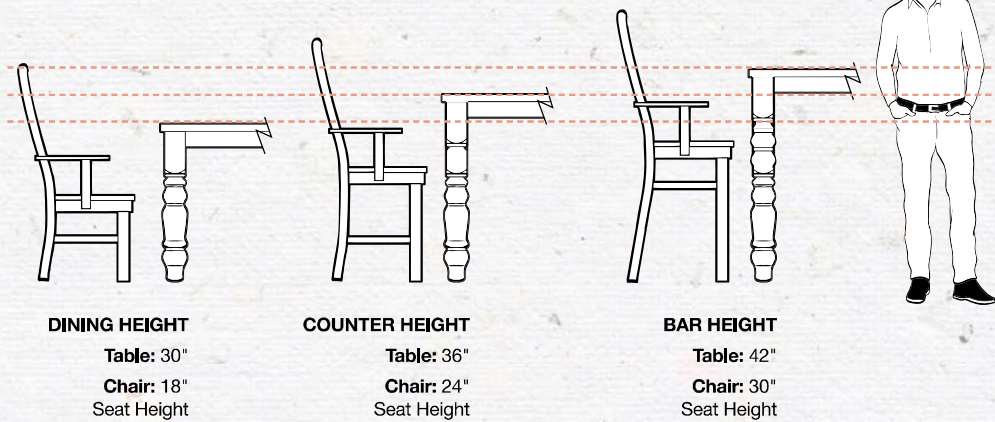

Wellington Chairs

Item #	Description
400-WAC	Wellington Arm Chair
400-WSC	Wellington Side Chair
400-CWSC	Wellington Counter Side Chair 24"
400-CWSCS	Wellington Counter Side Chair w/ Swivel 24"
400-BWSC	Wellington Bar Side Chair 30"
400-BWSCS	Wellington Bar Side Chair w/ Swivel 30"

Kimberley Chairs

Item #	Description
234-KAC	Kimberley Arm Chair
234-KSC	Kimberley Side Chair
234-CKSC	Kimberley Counter Side Chair 24"
234-CKSCS	Kimberley Counter Side Chair w/ Swivel 24"
234-BKSC	Kimberley Bar Side Chair 30"
234-BKSCS	Kimberley Bar Side Chair w/ Swivel 30"

Leather seats available

Fabric Shown: 16-81 Linen

UPHOLSTERED CHAIRS

Item	Description
265-PAC	Parson Arm Chair
265-PSC	Parson Side Chair
265-PRAC	Parson Bar Arm Chair 24"
265-PRSC	Parson Bar Side Chair 24"
265-PRACS	Parson Bar Arm Chair w/ Swivel 24"
265-PRSCS	Parson Bar Side Chair w/ Swivel 24"
246-WSC	Windsor Side Chair
246-WBSC	Windsor Bar Side Chair
266-DAC	Davinci Arm Chair
266-DSC	Davinci Side Chair

1869 CHAIRS AND BANQUETTE

Item	Description
267-1869AC	1869 Arm Chair
267-1869SC	1869 Side Chair
267-1869BSC	1869 Bar Side Chair 24"
267-186966	1869 Banquette

How Table and Chair Heights Stack Up